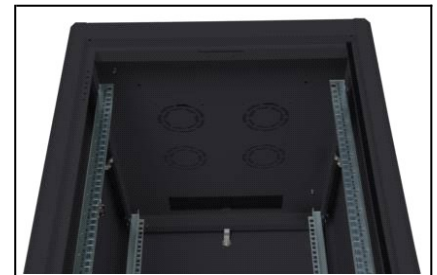

**The DIGITUS Dynamic Basic Series is made for high demand IT-Infrastructure Solutions - designed and developed on highest standard in Germany**

The DIGITUS Dynamic Basic Series is designed and produced for for the high requirements of the IT-Infrastructure. The DIGITUS Network and Server Rack Dynamic Basic Series is developed and produced for Cabling and Network components. They provide maximum optimization resulted to an optimum performance in between quality and added value. Each cabinet is designed with strength, ease of use and aesthetics in mind. Features such as 1 unit marking on the mounting profiles, easy and quick release of the door and side- and rear panels, fully adjustable front and rear profiles of the cabinet in depth makes the product extremely attractive to installers. The incredible design of the Dynamic Basic Series is rounded up with the use of a framed smoked safety glass front door fitted with a swing handle lock. Door hinging can be quickly reversed left to right. The Dynamic Basic Series is available in different heights from 22 units up to 42 units. A various size of 600mm, 800mm and 1000mm depth are in the portfolio of the Dynamic Basic Series. Each cabinet includes a lockable glass front door and lockable steel back- and side panels. 2 sets of adjustable mounting profiles and a cable entry at the bottom are equipped. Furthermore the roof is prepared for fan trays. A huge range of DIGITUS accessories are available to customize the cabinet due to the needs of the end-user.