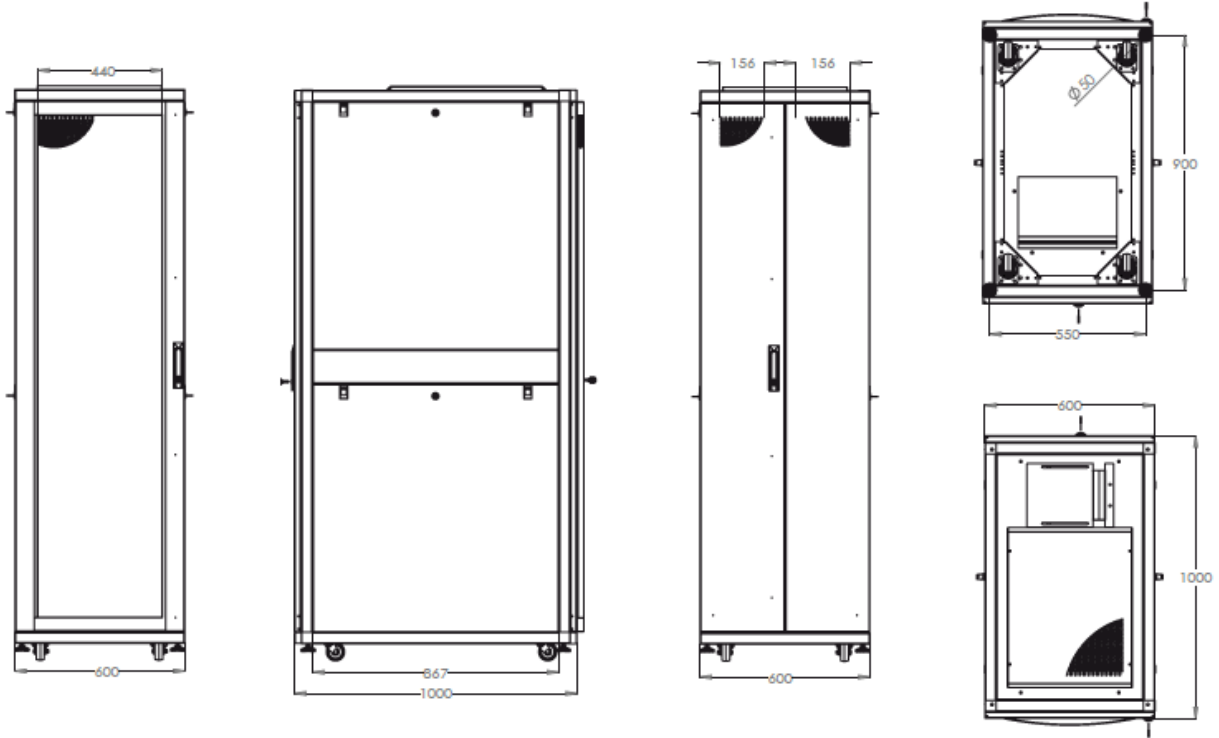

Server Cabinet Unique Series - 800 mm width x 1000 mm depth

DN-19 SRV-42U-8-B	DIGITUS® 42U server cabinet, 1970x800x1000 mm, color black (RAL 9005)
DN-19 SRV-42U-8-B-GD	DIGITUS® 42U server cabinet, 1970x800x1000 mm, color black (RAL 9005), glass door
DN-19 SRV-42U-8-N-1	DIGITUS® 42U server cabinet, 1970x800x1000 mm, color grey (RAL 7035)
DN-19 SRV-47U-8-1	DIGITUS® 47U server cabinet, 2194x800x1000 mm, color grey (RAL 7035)
DN-19 SRV-47U-8-B-1	DIGITUS® 47U server cabinet, 2194x800x1000 mm, color black (RAL 9005)
DN-19 SRV-47U-8-GD-1	DIGITUS® 47U server cabinet, 2194x800x1000 mm, color grey (RAL 7035), glass door

Product Images

Technical Drawings

Server Cabinet Unique Series - 600 mm width x 1000 mm depth

Server Cabinet Unique Series - 800 mm width x 1000 mm depth