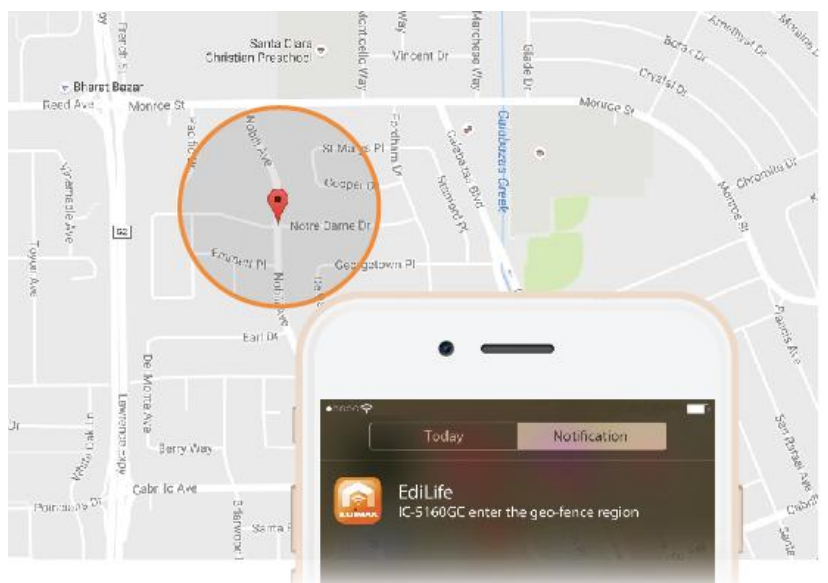

### Secure Your Garage and Property

IC-5160GC is a cloud camera designed for garage security that can control the garage door remotely and know what's happening in garage when you are on the go. With IC-5160GC, you can see what kids, pets, the elders are doing from your smartphone, and avoid anything unexpected or accident happens. Always keep an eyes on your loved ones and secure the property in garage.

IC-5160GC lets you no waste of time to drive back if you not sure closed the garage door after leaving home. Just remotely control the garage door with your smartphone from anywhere and offer you fully peace-of-mind and no distractions on vacation or business trip.

## Compatible With Up To 2 Garage Doors

No need to buy another garage opener even if you own 2 garages. IC-5160GC is compatible with up to 2 garages that helps you control garage doors at the same time on one app with your smartphone.

## Geo-fencing

The built-in geo-fencing feature that works with Google Maps will know you how far away from home and sent location notification to the smartphone. Friendly remind you of checking the garage door open or close for home security.