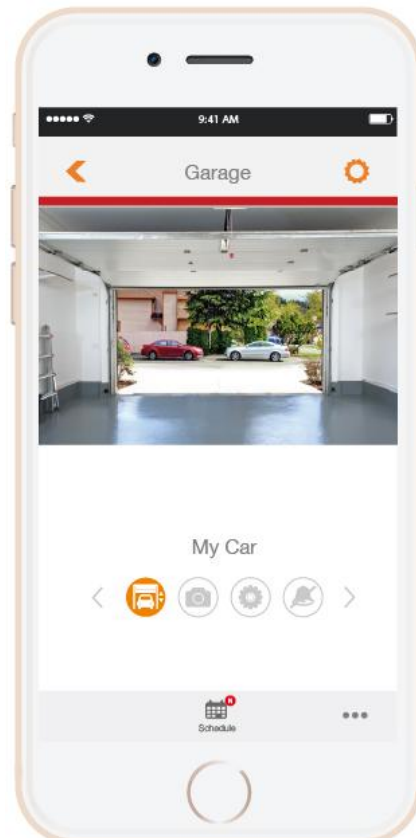

### 180° Panoramic View

IC-5160GC provides a 180-degree panoramic view for an excellent field-of-vision across an entire garage, without limitations and blind spots. It also can be focused on areas in detail with high quality video streaming. Clearly see your loved one – kids, pets or the elder - in every moment to offer you a great peace-of-mind.

### Smart EdiLife

IC-5160GC cloud garage camera works with the free EdiLife app enables to create virtual keys to be a controller. You can use your samrtphone as a garage opener. In addition, EdiLife app adds other values for you, such as receive push notifications, view the real-time video and the event log, and more. Now available for Android and iOS.

Control the garage door open and close

Receive video alerts or push notification while detecting motion

Listen to exterior sounds

Screenshot video image while viewing

Setup for connecting IC-5160GC

### Edimax Cloud

Wherever there is internet, you can always connect with IC-5160GC from your smartphone, thanks to Edimax cloud service. It is no problem where you are, just check out your garage environment anytime as you want.