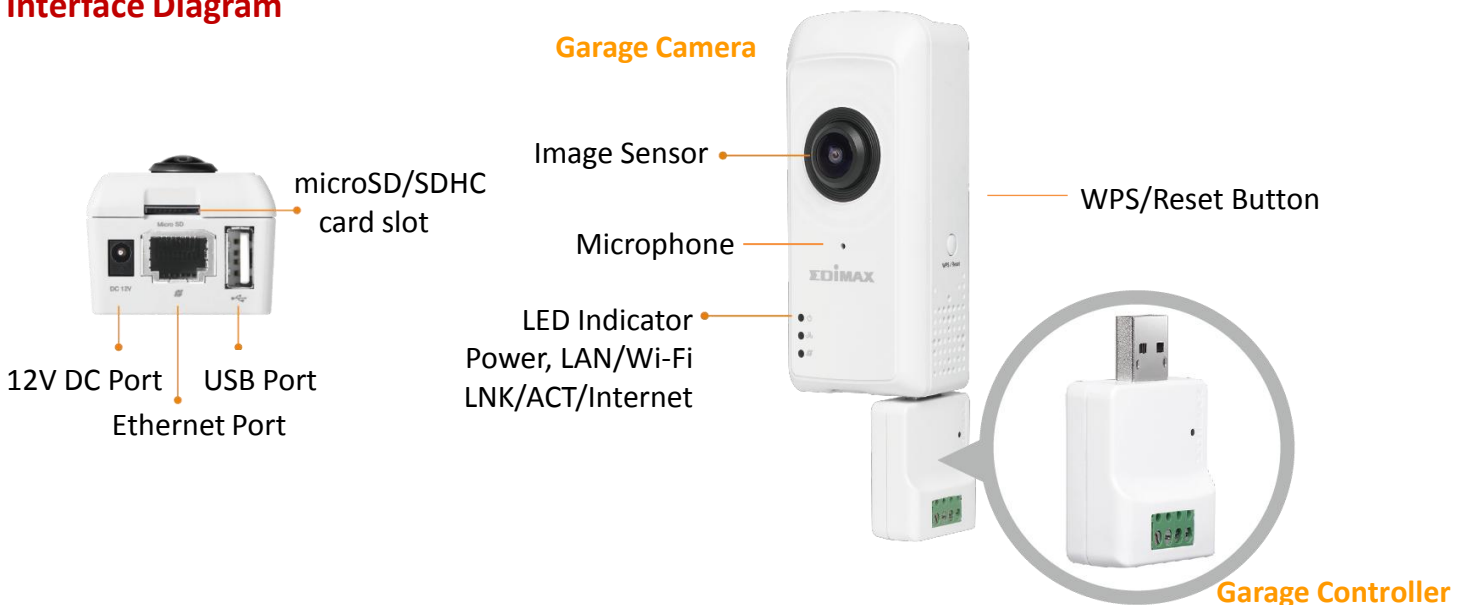

Interface Diagram