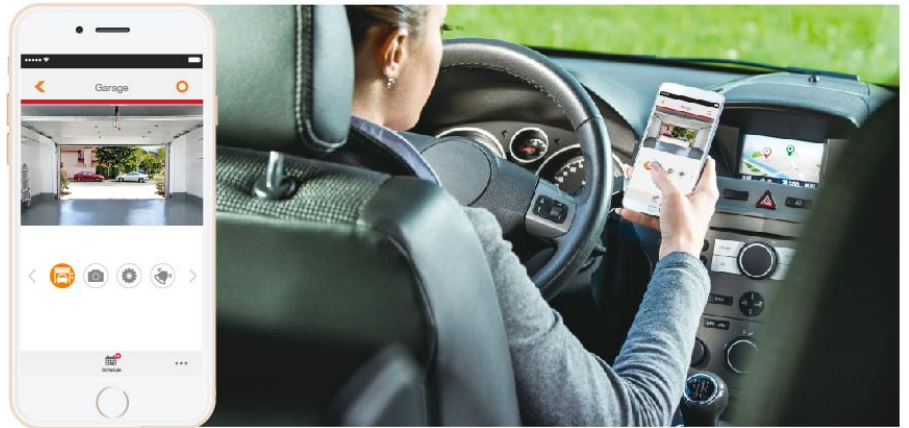

### Introduction

The Edimax IC-5160GC is a cloud camera designed for garages that can connect to a garage door motor to open and close the door. There's a built-in smart geo-fencing feature that works with Google Maps and reminds you of monitoring your garage door open or close. Modern day home security that's always connected, alert & available on your smartphone.

### Secure Your Garage and Property

IC-5160GC is a cloud camera designed for garage security that can control the garage door remotely and know what's happening in garage when you are on the go. With IC-5160GC, you can see what kids, pets, the elders are doing from your smartphone, and avoid anything unexpected or accident happens. Always keep an eyes on your loved ones and secure the property in garage.

## A Smartphone Becomes A Door Controller

Most of people daily use garage door as main entrance. To prevent burglars from breaking into the house, it is so important to make sure the garage door open or close when you are away.

IC-5160GC lets you no waste of time to drive back if you not sure closed the garage door after leaving home. Just remotely control the garage door with your smartphone from anywhere and offer you fully peace-of-mind and no distractions on vacation or business trip.