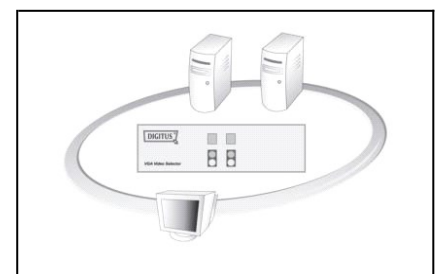

DIGITUS VGA selector 250MHz

DS-44100 4016032258230

**DIGITUS Video Selector, 1 Monitor, 2 PCs
w/ Power Supply, 3 X HDSUB 15 Female w/o Cable,**

Easy and convenient video source selection by push button

- 1 2 inputs (PC), 1 output (monitor, beamer, etc.)
- 1 Ideal for school classes, workshops, training rooms, etc.
- 1 Maximum resolution 1920x1440 pixels at 60Hz
- 1 Video bandwidth: 250MHz
- 1 DDC, DDC2, DDC2B support
- 1 Video input connections: HDSUB15/female
- 1 Video output connection: HDSUB15/female
- 1 Dimensions (L x W x H, weight): 128mm x 75mm x 45mm, 400g
- 1 Package contents: 1 x video selector; 1 x user manual; 1 x power adaptor DC 9V 300mA

DIGITUS VGA selector 250MHz

DS-44100 4016032258230

→ Logistics

	Number (pcs)	Weight (kg)	Depth (cm)	Width (cm)	Height (cm)	cm ³
Packaging Unit Carton	20	15,00	45,50	36,00	33,50	54873,00
Packaging Unit Inside	1	0,75	8,50	16,80	15,60	2227,68
Packaging Unit Single	1	0,75	8,50	16,80	15,60	2227,68
Net single without Packaging	1	0,00	13,00	7,80	4,50	456,30