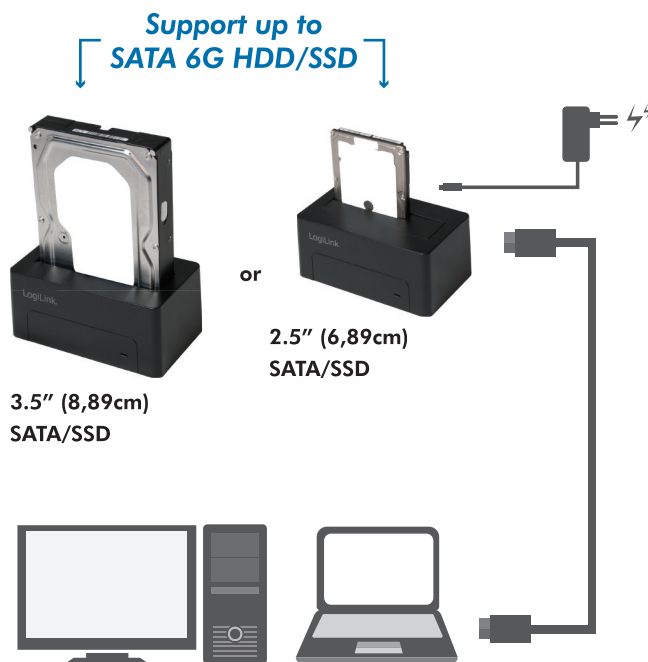

## USB3.0 to SATA QuickPort

For 2,5" (6,35 cm)/3,5" (8,89cm)  
SATA HDD/SSD

Art. No.: QP0026

The compact sized portable QuickPort, file backup is never easier!

### Features:

- » Connects to 2.5"(6.35cm)/3.5"(8.89cm) SATA 1.5G/3G/6G HDD/SSD up to 15mm
- » Compliant with USB3.0 (5Gbps), USB2.0 (480Mbps) and 1.1 (12Mbps) Specification
- » LED indicator shows power and disk activity
- » Silent operation. Safe and stable for data transfer
- » Support USB Hot Plug and Plug-and-Play
- » Support Windows 2000/2003/XP/Vista/WIN 7/8/10 and Mac OS
- » Product Dimension: 128(L) x 75(W) x 58(H)mm
- » Product Weight: 250g