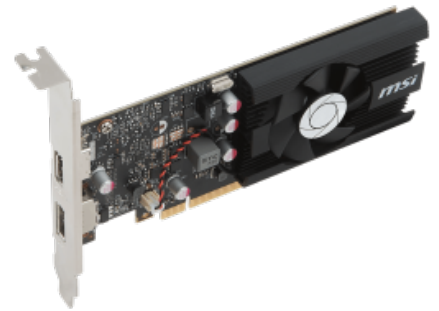

# msi

GRAPHICS CARD

## GEFORCE® GT 1030 2G LP OC

### SPECIFICATIONS

<b>Model Name</b>	GeForce® GT 1030 2G LP OC
<b>Graphics Processing Unit</b>	NVIDIA® GeForce® GT 1030
<b>Interface</b>	PCI Express 3.0 x16 (uses x4)
<b>Core Name</b>	GP 108-300
<b>Cores</b>	384 Units
<b>Core Clocks</b>	1518 MHz / 1265 MHz
<b>Memory Clock Speed</b>	6008 MHz
<b>Memory</b>	2GB GDDR5
<b>Memory Bus</b>	64-bit
<b>Output</b>	HDMI (Version 2.0b) / DisplayPort (Version 1.4)
<b>HDCP Support</b>	2.2
<b>Power consumption</b>	30 W
<b>Recommended PSU</b>	300 W
<b>Card Dimension(mm)</b>	159 x 69 x 19 mm
<b>Weight (Card / Package)</b>	132 g / 372 g
<b>Afterburner OC</b>	Y
<b>DirectX Version Support</b>	12
<b>OpenGL Version Support</b>	4.5
<b>Maximum Displays</b>	2
<b>Accessories</b>	Low Profile Bracket x 1

### FEATURES

All Solid Capacitors

- 10 years long lifetime under full load.
- Lower temperature and higher efficiency.
- Aluminum core for higher stability.

Low Profile Design

- Low profile design saves more spaces.
- User can build slim or smaller system easier.