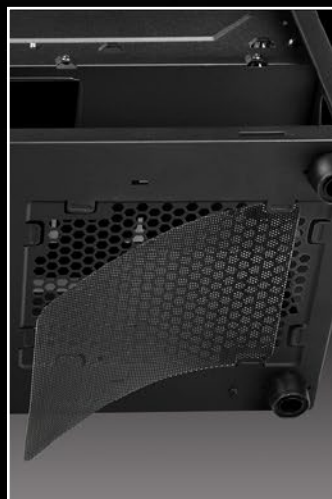

Oval hole cutouts for the perfect positioning of the HDD cage

# Sophisticated Solutions

Removable Dust Filter  
in the Front Panel

Cableless Front Panel Design

Decoupled Power Supply  
Mounting

Removable Dust Filter on  
the Bottom Panel

Dust Filter with Magnetic Fastener  
on the Top Panel