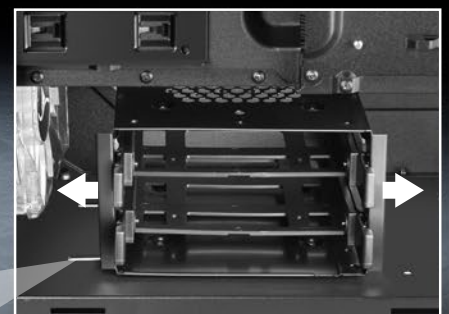

Oval hole cutouts for the perfect positioning of the HDD cage