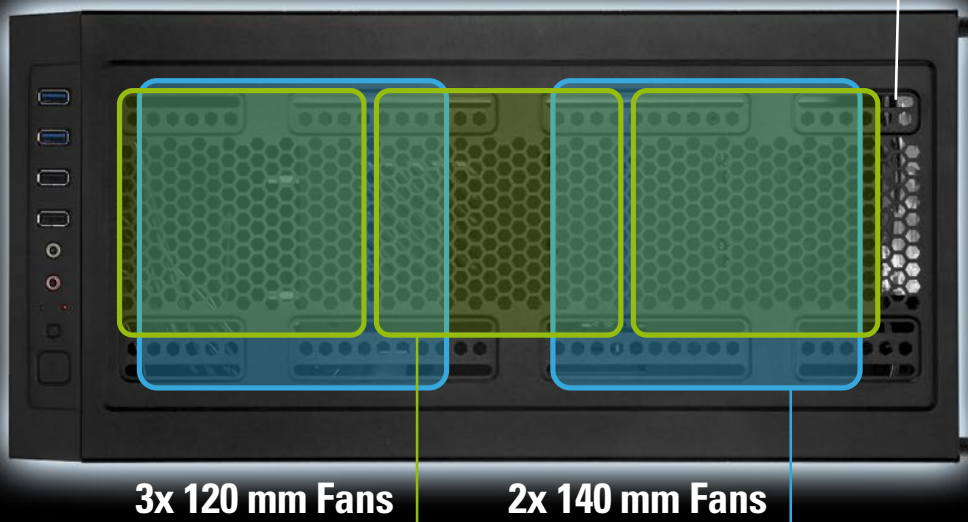

Flexible Fan Installation Options

Front Panel

Top Panel