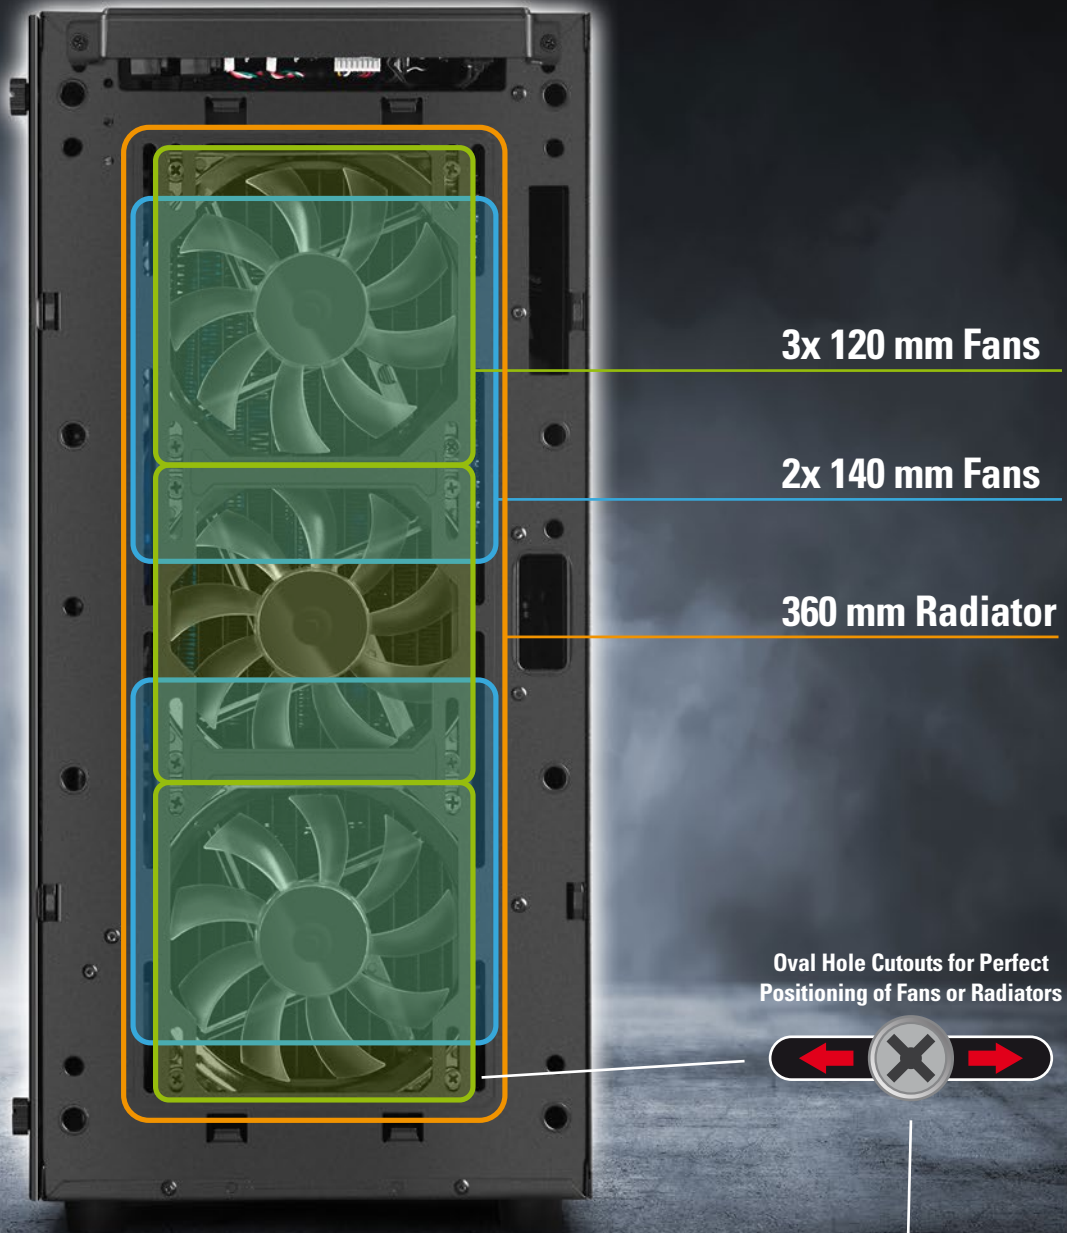

Flexible Fan Installation Options

Front Panel