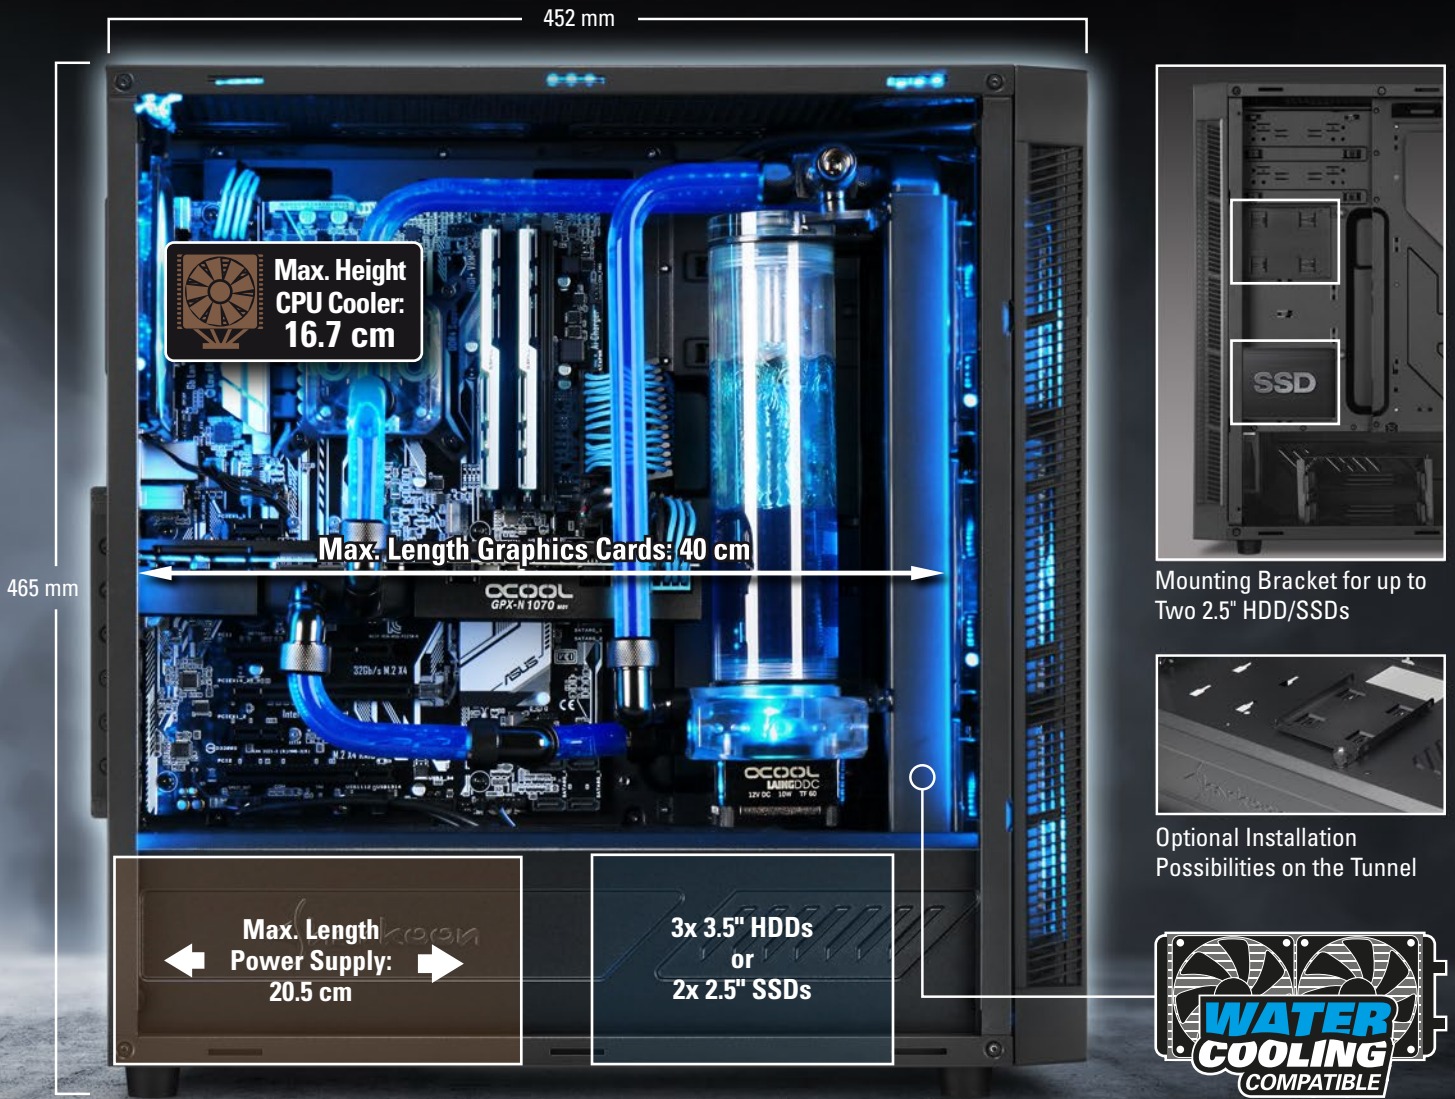

## Systematic Arrangement

The power supply and up to three 3.5" hard drives can be decoupled on the case bottom inside the tunnel, thus not detracting from the appearance.

Air Vents for Optimal Cooling of Drives