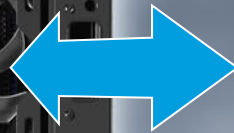

Sophisticated Solutions

Removable Dust Filter
in the Front Panel

Cableless Front Panel Design