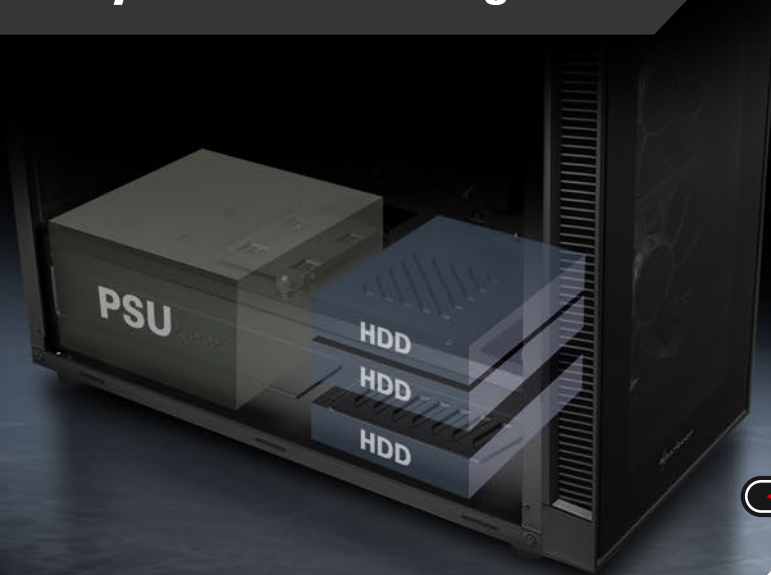

Sharkoon

**TGE**  
ATX PC CASE

## Systematic Arrangement

The power supply and up to three 3.5" hard drives can be decoupled on the case bottom inside the tunnel, thus not detracting from the appearance.

Air Vents for Optimal Cooling of Drives