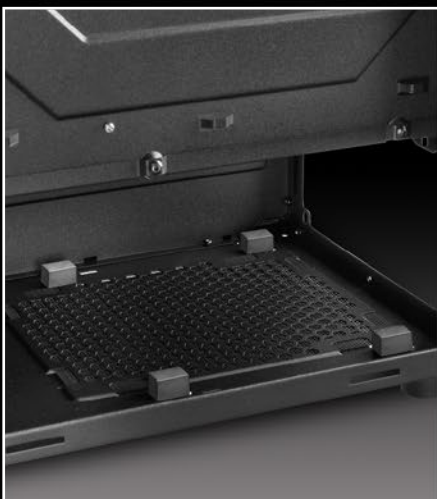

Decoupled Power Supply
Mounting