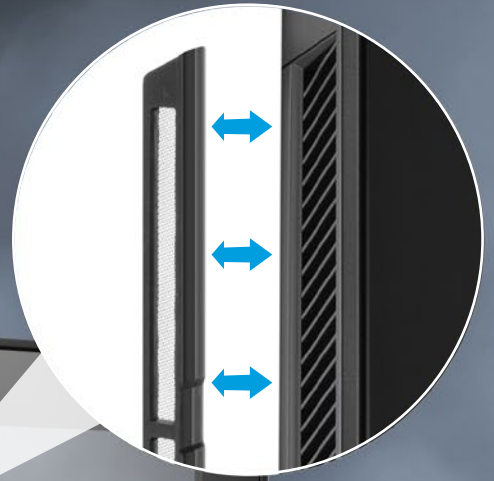

Sophisticated Solutions

Removable Dust Filter
in the Front Panel

Cableless Front Panel Design