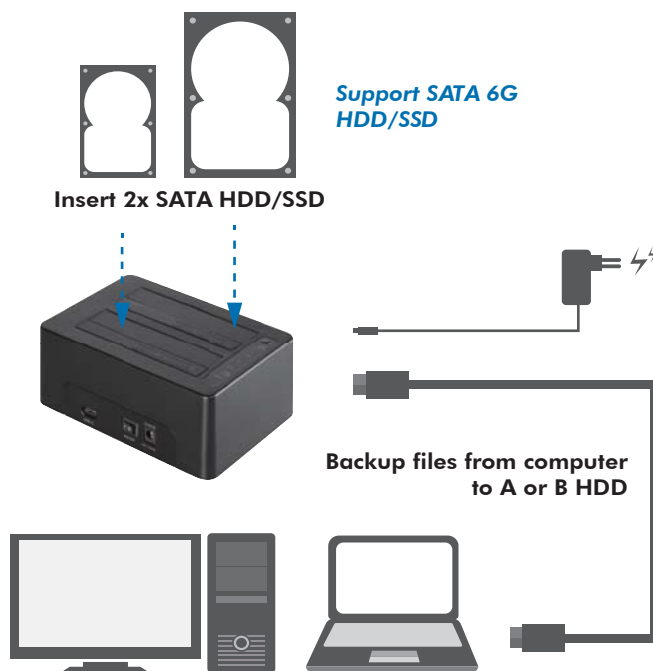

## USB3.1 Gen2 2-Bay Docking Station

For 2.5" (6.35cm) & 3.5" (8.89cm)  
SATA HDD/SSD

Art. No.: QP0028

The compact sized portable USB3.1 Gen2 2-Bay Docking Station, file backup is never easier!

### Features:

- » Compliant with USB3.1 Gen2 specification
- » Up to 10Gbps bandwidth performance
- » Backward compatible with USB3.0/2.0/1.1 devices
- » Support 2 x 2.5"(6.35cm)/3.5"(8.89cm) SATA 1.5G/3G/6G HDD/SDD
- » Use Clone function without connecting to a computer
- » With External Power adapter
- » Power On/Off switch and LED indicator
- » Support USB Hot Plug and Plug-and-Play
- » Support Windows, Linux and Mac OS

### Package Contents:

- » 1 x USB3.1 Docking Station
- » 1 x USB3.1 Cable (USB-C to USB-C)
- » 1 x USB3.1 Cable (USB-C to Type-A)
- » 1 x Power Adapter (12V/3A)
- » 1 x User Manual