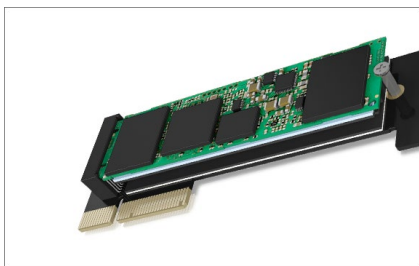

ICY BOX IB-PCI216

PCIe extension card for 1x M.2 SSD incl. heat sink

Key features

- 1x M.2 M-Key for PCIe x4 (NVMe) SSD
- Easy to install, easy to remove, low profile
- PCIe 3.0 x4 data transfer rate up to 32 Gbit/s
- Supports M.2 SSD sizes of 22x 30/42/60/80 mm
- Supports server heights: 1U, 2U, 3U and 4U
- For single- or double-sided M.2 SSDs

Packing content

1x IB-PCI216, 1x heatsink (70 mm), 3x heat conducting pads (70 mm), 1x screwdriver, 1x screw set, 1x manual

Click. Done.

The IB-PCI216 allows you to easily dive into the M.2 world within a single click. No complicated and time consuming installation. Just a single unused PCIe 3.0 x4 slot is necessary and the limits are nullified thanks to the NVMe technology.

Technical data

Model	IB-PCI216
Article no.	60471
EAN code	4250078168539
Brand	ICY BOX
Colour	Black
Material	Plastic
Interface to host computer	PCIe x4
Socket	M-Key
M.2 card size	22x 30/42/60/80 mm

M.2 interface	PCIe x4 (NVMe)
Supported M.2 card keys	M.2 PCIe M-Key
SSD capacity	Unlimited
Transfer rate	Up to 32 Gbit/s
Cooling	Passive
Power supply	Bus powered
Operating system	Windows®
System requirements	One free PCIe 3.0 x4/ x8/ x16 Slot, atleast 4 unused lanes

ICY BOX IB-PCI216

PCIe extension card
for 1x M.2 SSD incl. heat sink

Within a single click

After installing the SSD on the PCI card the adapter is easily fitted in the correct PCIe 3.0 slot and will be ready for use immediately!