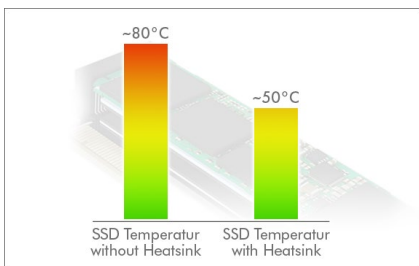

ICY BOX IB-PCI216

PCIe extension card
for 1x M.2 SSD incl. heat sink

Within a single click

After installing the SSD on the PCI card the adapter is easily fitted in the correct PCIe 3.0 slot and will be ready for use immediately!

Keep it cool

Of course we also thought about the cooling. Thanks to the supplied passive heat sinks, even the fastest NVMe SSD keeps a cool head. A heat sink for 80 mm as well as adjustable thermal pads for single-sided and double-sided memory modules are supplied.