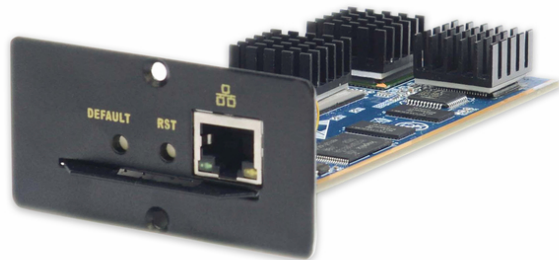

DIGITUS Professional IP Function Module for KVM Switches

DS-51000-1
EAN 4016032430018

Digitus IP function module for KVM Switches

The Digitus ® IP modules are ideal for use with KVM switches in small to medium server rooms, where an administrator access must be guaranteed at any time from any location. They provide direct connection via a KVM switch connected to the computer via an existing Internet connection.

Remotely access computers via LAN, WAN, or the Internet

- Remotely access computers via LAN, WAN, or the Internet

- Full control under all OS, in BIOS level, during boot, or at Blue Screens
- Remote port selection switch for convenient switch placement
- Remote WEB-based management
- DES encryption of all transmitted data
- IP access via 10/100/1000Mbps LAN

Package contents

- IP Function Module for KVM Switches
- QIG (quick installation guide)

Logistics						
	Number (pcs)	Weight (kg)	Depth (cm)	Width (cm)	Height (cm)	cm ³
Packaging Unit Carton	10	1.50	32.00	28.50	33.00	30,096.00
Packaging Unit Inside	1	0.15	16.20	7.80	3.00	379.08
Packaging Unit Single	1	0.15	16.20	7.80	3.00	379.08
Net single without Packaging	1	0.07	16.20	7.80	3.00	379.08