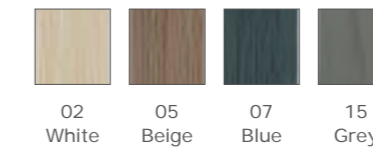

DECO • GALLERY

Article nr.	Frame size	Photo size	Easel	O.U.	P.U.	Material
80.789	15 x 53 cm	3 x 10 x 15 cm		2	12	Wood
80.790	20 x 65 cm	3 x 13 x 18 cm		2	6	Wood