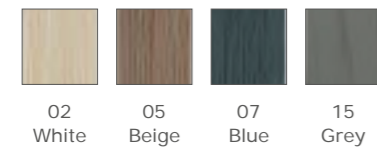

DECO • PROMO PACK • 80.780.00

Article nr.	Frame size	Pieces per colour	Pieces per size	Material
80.781	13 x 18	6	24	Wood
80.782	15 x 20	8	32	Wood
80.783	20 x 30	5	20	Wood
80.784	30 x 40	4	16	Wood
80.785	40 x 50	2	8	Wood
Total :			100	