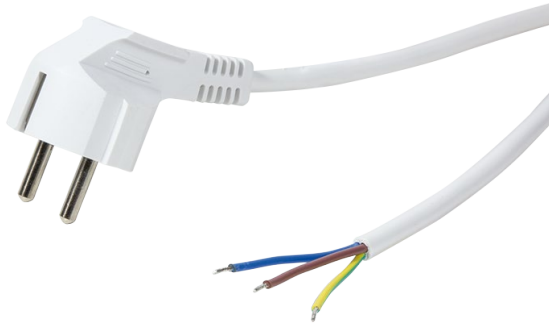

## Power Cable

Art. No.: CP135  
CP136

### Features:

- » Schuko CEE 7/7 plug angled to 3 cable ends
- » Open wire with crimp barrel
- » H05VV-F 3 x 0,75mm<sup>2</sup>
- » Cable length: 1.5m

Part-No.	Color	EAN Code
CP135	Black	4052792039788
CP136	White	4052792039795

### Package Contents:

- » 1x Power Cable