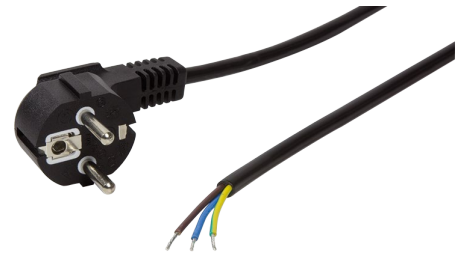

## Power Cable

Art. No.: CP135  
CP136

### Features:

- » Schuko CEE 7/7 plug angled to 3 cable ends
- » Open wire with crimp barrel
- » H05VV-F 3 x 0,75mm<sup>2</sup>
- » Cable length: 1.5m

Part-No.	Color	EAN Code
CP135	Black	4052792039788
CP136	White	4052792039795

### Package Contents:

- » 1x Power Cable