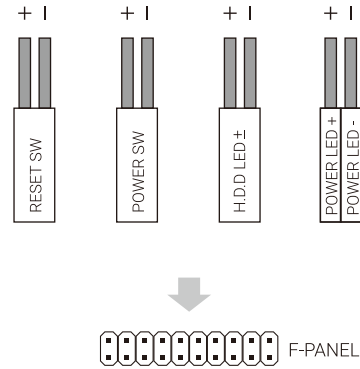

CS-1103

Front I/O Panel Cable Connection

Front Panel Connector

(Please refer to the motherboard's manual for further instructions).

Note : Specifications may vary depending on your region. Contact your local retailer for more information.