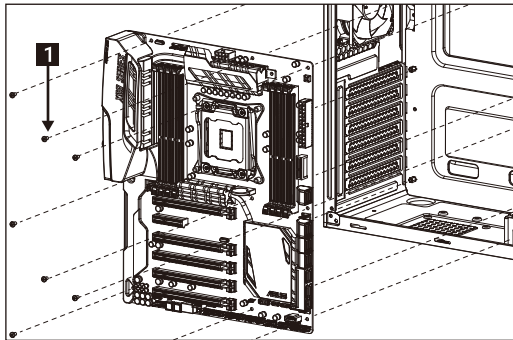

How to install Guide

(1) Install Motherboard

- English: Install Motherboard
- Spanish: Instalación de Placa madre
- German: Motherboard installieren
- French: Installer carte mère
- Italiano: Installazione della scheda madre
- Polish: Instalacja płyty głównej
- Russian: Установите материнскую плату
- Portuguese: Instalar a placa principal
- Chinese: 安裝主機板 / 安裝主板
- Japanese: マザーボードを取り付けます
- Kazakh: Аналық тақтаны орнатыңыз
- Turkish: Anakart yükleyin