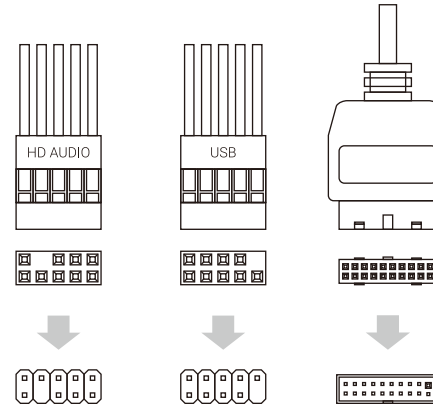

CS-1103

Front I/O Panel Cable Connection

Front Panel Connector

(Please refer to the motherboard's manual for further instructions).

Note : Specifications may vary depending on your region. Contact your local retailer for more information.

Accessory Bag Contents

- 1 SSD Screw
ODD Screw
MB Screw
- 2 HDD Screw
- 3 PSU Screw
PCI Screw
- 4 MB Standoff

How to install Guide

(1) Install Motherboard

- English: Install Motherboard
- Spanish: Instalación de Placa madre
- German: Motherboard installieren
- French: Installer carte mère
- Italiano: Installazione della scheda madre
- Polish: Instalacja płyty głównej
- Russian: Установите материнскую плату
- Portuguese: Instalar a placa principal
- Chinese: 安裝主機板 / 安裝主板
- Japanese: マザーボードを取り付けます
- Kazakh: Аналық тақтаны орнатыңыз
- Turkish: Anakart yükleyin