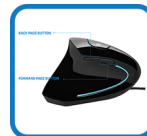

iMouse™ E9

Left-Handed Vertical Ergonomic Mouse

www.adesso.com

When using ordinary mouse

When using Adesso iMouse E9

Made For Left-Handers

Back & Forward Buttons

Adjustable DPI Switch

Optical Sensor

■ Ergonomic Vertical Design Made for Left-Handers

Left handed? No problem! You can now enjoy our ergonomic vertical mouse design in your LEFT hand! This design provides better support for your forearm, minimizing wrist pain that can come from twisting. Our vertical ergonomic model helps you achieve a more natural grip, better support, and natural wrist position. With our sleek design and added support, the Adesso Vertical Ergonomic Left handed iMouse E9 is perfect for long hours of use.

■ Adjustable 4 Level DPI Switch (800 / 1200 / 1600 / 2400)

Attain higher precision and better accuracy with your choice of 4 DPI levels. From 800, 1200, 1600 and 2400 the easily-accessible DPI button lets you quickly switch between the various computer tasks you partake throughout the day.

Two Internet navigational buttons, back and forward, are conveniently located on the left side of mouse to provide you with Internet browser control with minimal hand movement.

Specifications:

Tracking Method	Optical Sensor
DPI Resolution	800/1200/1600/2400
Buttons	6 Buttons (Left & Right Click, Back & Forward, DPI Switch, Scroll Wheel and Middle Button)
Hand Orientation	Left
Power	Via USB
Dimensions	3" x 4.7" x 2.5" (75 x 120 x 63 mm)
Weight	0.3 lb. (113g)
Cable Length	6 ft. (1.8 m)
LED Color	Blue