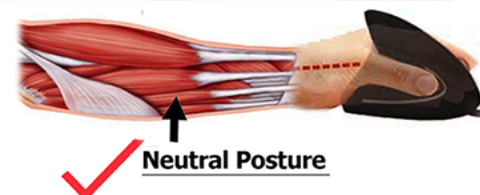

iMouse™ E9

Left-Handed Vertical Ergonomic Mouse

www.adesso.com

When using ordinary mouse

When using Adesso iMouse E9

Made For Left-Handers

Back & Forward Buttons

Adjustable DPI Switch

Optical Sensor

■ Ergonomic Vertical Design Made for Left-Handers

Left handed? No problem! You can now enjoy our ergonomic vertical mouse design in your LEFT hand! This design provides better support for your forearm, minimizing wrist pain that can come from twisting. Our vertical ergonomic model helps you achieve a more natural grip, better support, and natural wrist position. With our sleek design and added support, the Adesso Vertical Ergonomic Left handed iMouse E9 is perfect for long hours of use.

■ Adjustable 4 Level DPI Switch (800 / 1200 / 1600 / 2400)

Attain higher precision and better accuracy with your choice of 4 DPI levels. From 800, 1200, 1600 and 2400 the easily-accessible DPI button lets you quickly switch between the various computer tasks you partake throughout the day.