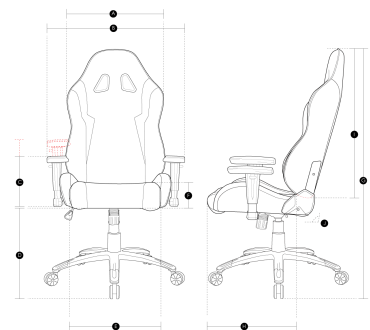

### Measurements

#### Front

- Ⓐ 57 cm | 22.5"
- Ⓑ 73 cm | 28.75"
- Ⓒ 27.8 - 34.8 cm | 11 - 13.7"
- Ⓓ 35.5 - 43 cm | 13.75 - 17.25"
- Ⓔ 44 cm | 17.25"
- Ⓕ 11 cm | 4.25"

#### Left

- Ⓖ 125 - 134 cm | 49.25 - 52.75"
- Ⓗ 49.5 cm | 19.75"
- Ⓘ 85.5 cm | 32.75"
- Ⓚ Measuring Angle: 100°

Measurement tolerance: ±1 cm | 0.4"