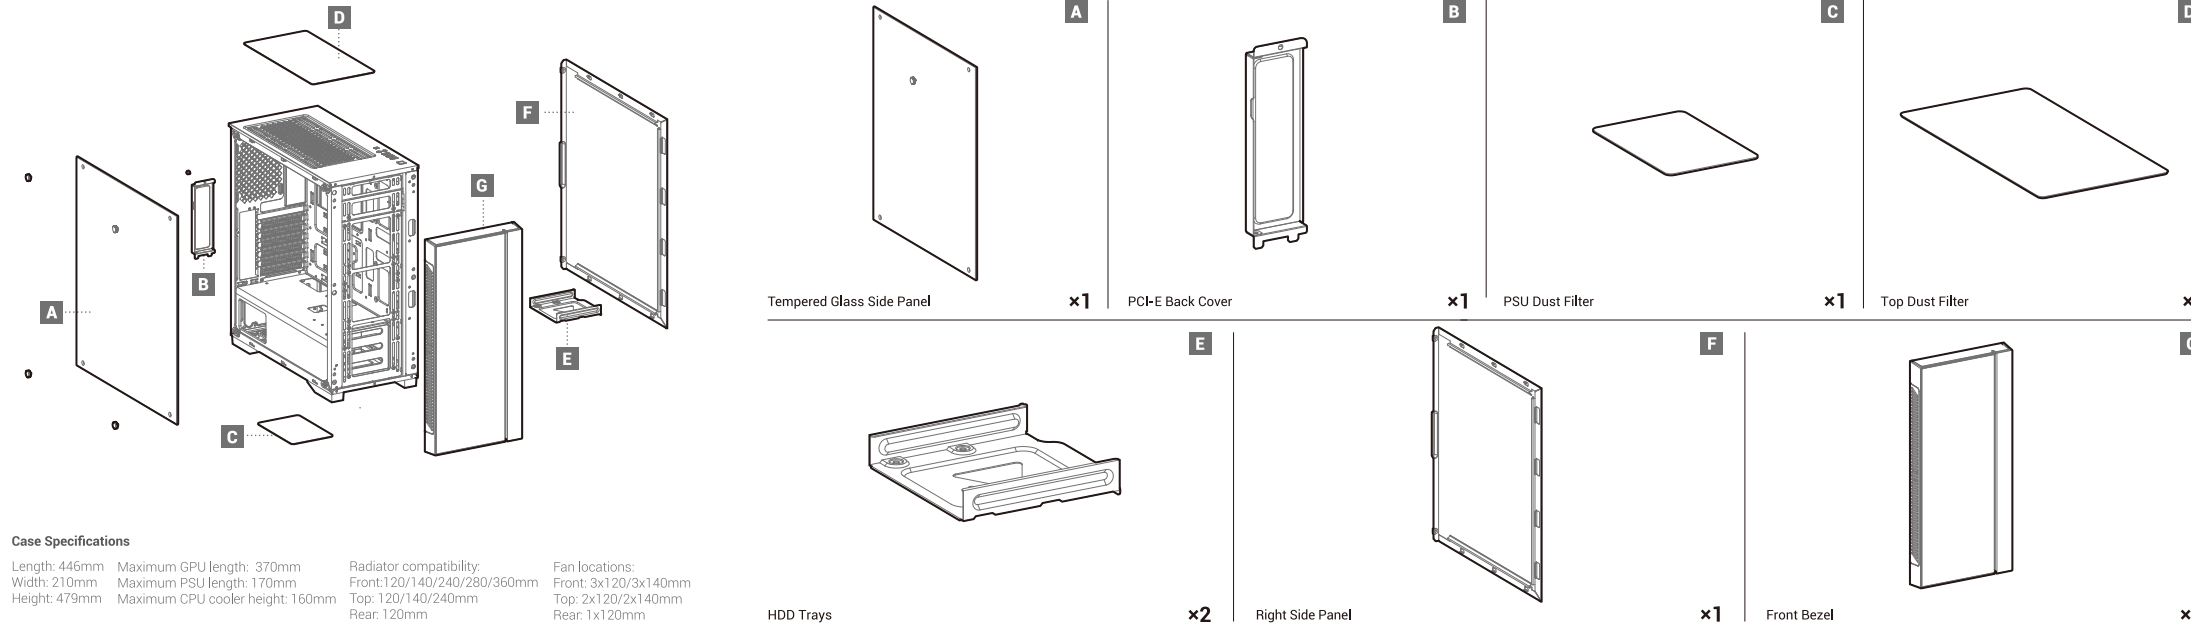

MATREXX 55 V3

Mid-Tower Case

www.deepcool.com

Case Features

Case Specifications

Length: 446mm Maximum GPU length: 370mm Radiator compatibility: Front: 120/140/240/280/360mm Fan locations: Front: 3x120/3x140mm
 Width: 210mm Maximum PSU length: 170mm Front: 120/140/240/280/360mm Top: 2x120/2x140mm
 Height: 479mm Maximum CPU cooler height: 160mm Rear: 120mm Rear: 1x120mm

Accessory Kit Contents

Specifications

Removing the Tempered Glass Side Panel

Removing the Metal Side Panel

Removing the Front Panel