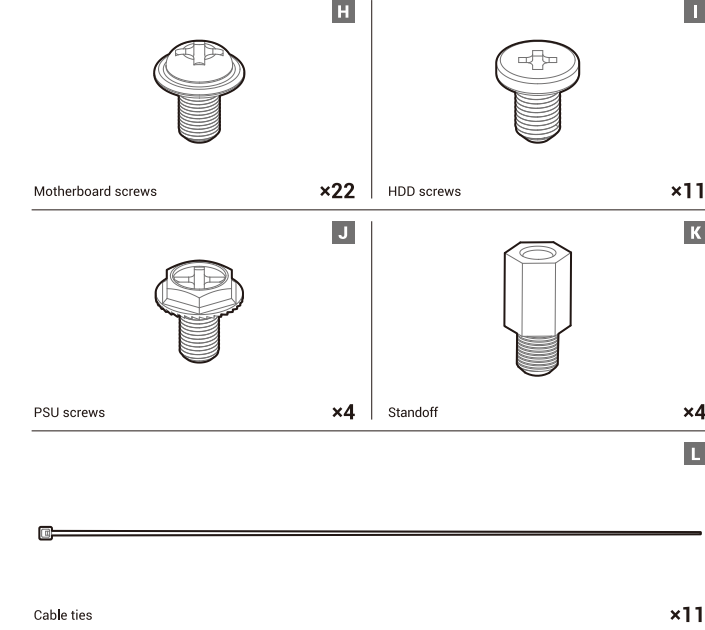

MATREXX 55 V3

Mid-Tower Case

www.deepcool.com

Case Features

Case Specifications

Length: 446mm Maximum GPU length: 370mm Radiator compatibility: Front: 120/140/240/280/360mm Fan locations: Front: 3x120/3x140mm
 Width: 210mm Maximum PSU length: 170mm Front: 120/140/240/280/360mm Top: 2x120/2x140mm
 Height: 479mm Maximum CPU cooler height: 160mm Rear: 120mm Rear: 1x120mm

Accessory Kit Contents

Specifications

Removing the Tempered Glass Side Panel

Removing the Metal Side Panel

Removing the Front Panel