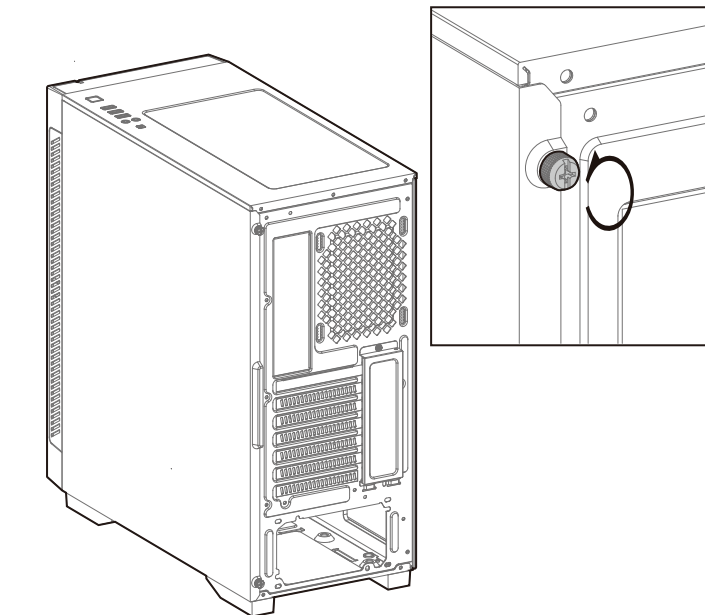

MATREXX 55 V3

Mid-Tower Case

www.deepcool.com

Case Features

Case Specifications

Length: 446mm Maximum GPU length: 370mm Radiator compatibility: Front: 120/140/240/280/360mm Fan locations: Front: 3x120/3x140mm
 Width: 210mm Maximum PSU length: 170mm Front: 120/140/240/280/360mm Top: 2x120/2x140mm
 Height: 479mm Maximum CPU cooler height: 160mm Rear: 120mm Rear: 1x120mm

Accessory Kit Contents

Specifications

Removing the Tempered Glass Side Panel

Removing the Metal Side Panel

Removing the Front Panel