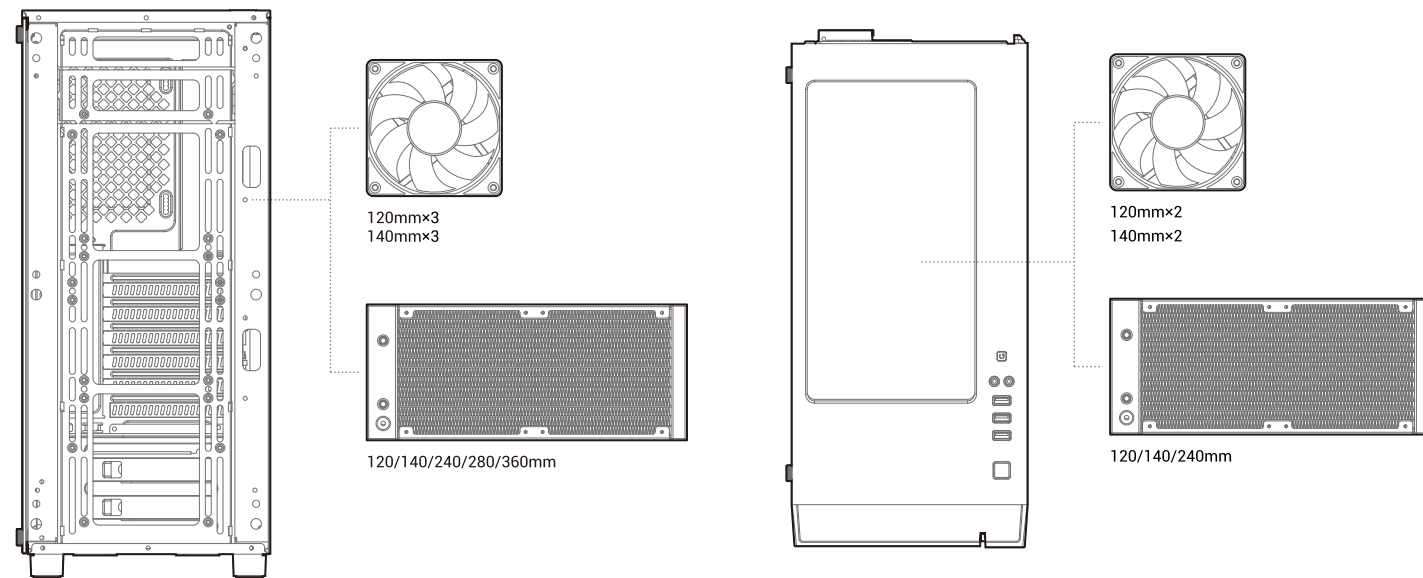

MATREXX 55 V3

Mid-Tower Case

www.deepcool.com

Case Features

Case Specifications

Length: 446mm Maximum GPU length: 370mm Radiator compatibility: Front: 120/140/240/280/360mm Fan locations: Front: 3x120/3x140mm
 Width: 210mm Maximum PSU length: 170mm Front: 120/140/240/280/360mm Top: 2x120/2x140mm
 Height: 479mm Maximum CPU cooler height: 160mm Rear: 120mm Rear: 1x120mm

Accessory Kit Contents

Specifications

Removing the Tempered Glass Side Panel

Removing the Metal Side Panel

Removing the Front Panel