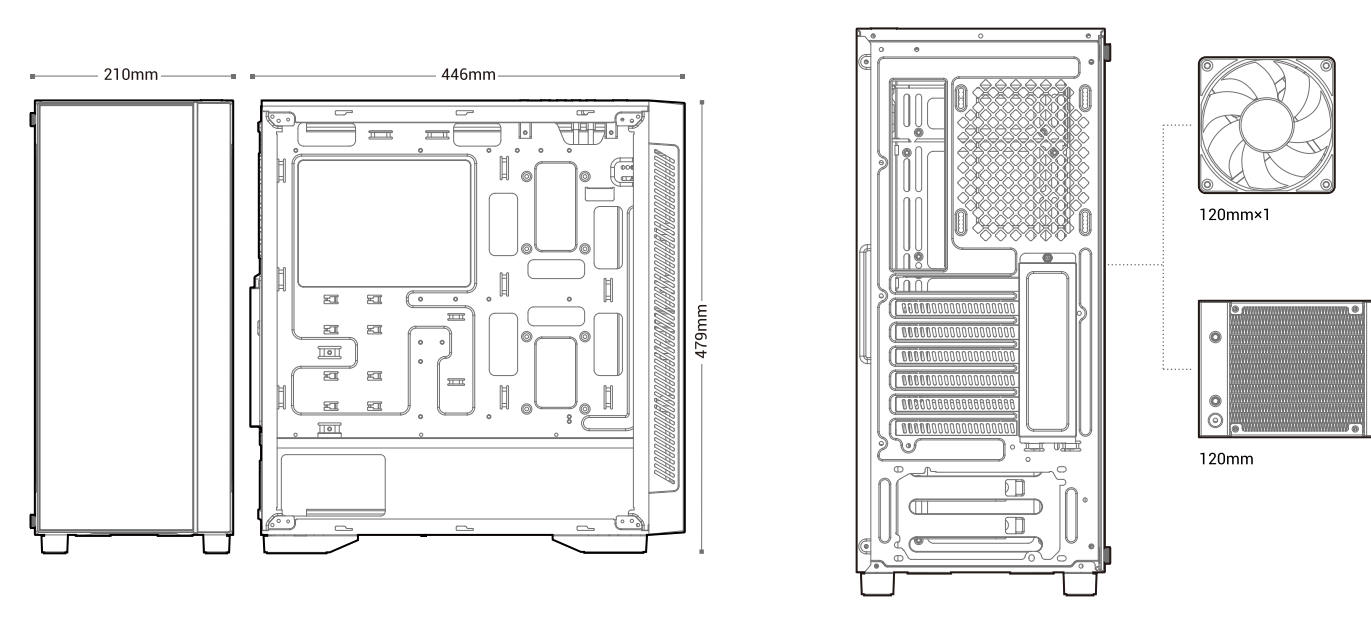

MATREXX 55 V3

Mid-Tower Case

www.deepcool.com

Case Features

Case Specifications

Length: 446mm Maximum GPU length: 370mm Radiator compatibility: Front: 120/140/240/280/360mm Fan locations: Front: 3x120/3x140mm
 Width: 210mm Maximum PSU length: 170mm Front: 120/140/240/280/360mm Top: 2x120/2x140mm
 Height: 479mm Maximum CPU cooler height: 160mm Rear: 120mm Rear: 1x120mm

Accessory Kit Contents

Specifications

Removing the Tempered Glass Side Panel

Removing the Metal Side Panel

Removing the Front Panel