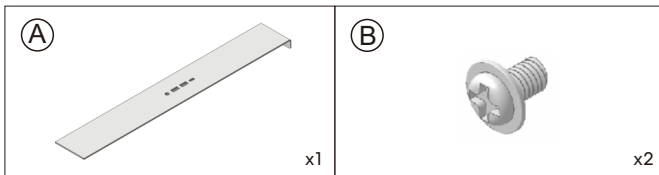

Top IO kit

Package contents / 包裝內容物:

Installation / 安裝

Cables graph for reference only, product are subject to the actual product.

線材純屬示意, 僅供參考, 以實物為準。