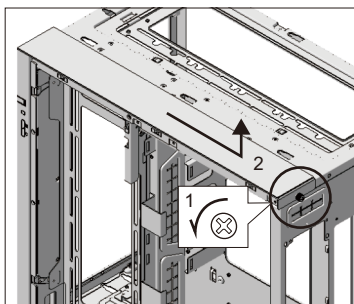

Top IO kit

Package contents / 包裝內容物:

Installation / 安裝

Cables graph for reference only, product are subject to the actual product.

線材純屬示意, 僅供參考, 以實物為準。