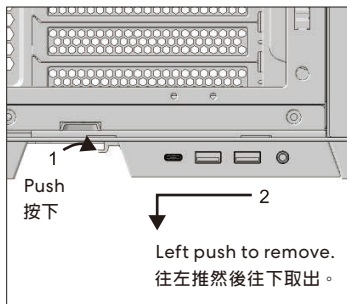

Top IO kit

Package contents / 包裝內容物:

Installation / 安裝

Cables graph for reference only, product are subject to the actual product.

線材純屬示意, 僅供參考, 以實物為準。