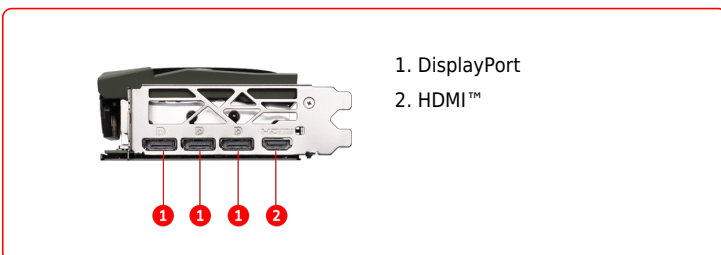

SPECIFICATIONS

Model Name	GeForce RTX™ 4070 Ti SUPER 16G GAMING SLIM STALKER 2 EDITION
Graphics Processing Unit	NVIDIA® GeForce RTX™ 4070 Ti SUPER
Interface	PCI Express® Gen 4
Core Clocks	Extreme Performance: 2625 MHz (MSI Center) Boost: 2610 MHz
CUDA® CORES	8448 Units
Memory Speed	21 Gbps
Memory	16GB GDDR6X
Memory Bus	256-bit
Output	DisplayPort x 3 (v1.4a) HDMI™ x 1 (Supports 4K@120Hz HDR and 8K@60Hz HDR and Variable Refresh Rate (VRR) as specified in HDMI 2.1a)
HDCP Support	Y
Power consumption	285 W
Power connectors	16-pin x 1
Recommended PSU	700 W
Card Dimension (mm)	307 x 125 x 51 mm
Weight (Card / Package)	1094 g / 1676 g
DirectX Version Support	12 Ultimate
OpenGL Version Support	4.6
Maximum Displays	4
G-SYNC® technology	Y
Digital Maximum Resolution	7680 x 4320

CONNECTIONS

1. DisplayPort
2. HDMI™

FEATURES

TRI FROZR 3

Stay cool and quiet. MSI's TRI FROZR 3 thermal design enhances heat dissipation all around the graphics card.

TORX FAN 5.0

Fan blades linked by ring arcs and a fan cowl work together to stabilize and maintain high-pressure airflow.

Airflow Control

Sections of different heatsink fins disrupt unwanted airflow harmonics and reduce noise.

Copper Baseplate

A solid nickel-plated copper baseplate transfers heat from the GPU to all heat pipes for better cooling.

Core Pipe

Precision-machined heat pipes ensure max contact to the GPU and spread heat along the full length of the heatsink.

Metal Backplate

A sturdy backplate helps to strengthen the graphics card while a flow-through design reduces trapped heat.