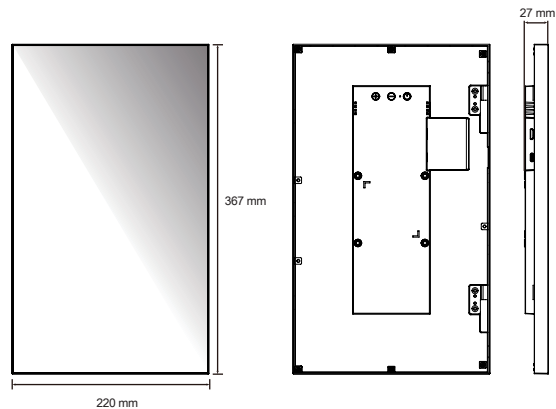

ZM-MF156

15.6-Inch Full HD Display

User's Manual

Ver.041624

Developed and designed by ZALMAN in Korea.
This product is protected by ZALMAN's pending or registered patents.

www.zalman.com

-
- ※ To ensure safe and easy installation, please read the following precautions.
 - ※ Product design and specifications may be revised to improve quality and performance without notice.
-

Display

1

Size

2

#	Part
Ⓐ	Brightness +
Ⓑ	Brightness -
Ⓒ	Power LED
Ⓓ	Power Button
Ⓔ	Mini HDMI
Ⓣ	USB Type-C

Connecting the display cable

1

2