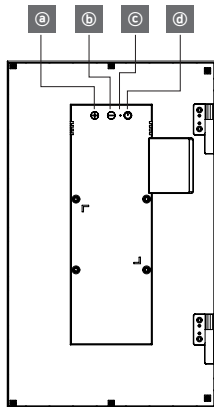

ZM-MF156

15.6-Inch Full HD Display

User's Manual

Ver.041624

Developed and designed by ZALMAN in Korea.
This product is protected by ZALMAN's pending or registered patents.

www.zalman.com

-
- ※ To ensure safe and easy installation, please read the following precautions.
 - ※ Product design and specifications may be revised to improve quality and performance without notice.
-

Display

1

Size

2

#	Part
Ⓐ	Brightness +
Ⓑ	Brightness -
Ⓒ	Power LED
Ⓓ	Power Button
Ⓔ	Mini HDMI
Ⓣ	USB Type-C

Connecting the display cable

1

2