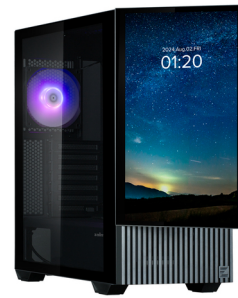

## Zalman Z10 DS Midi Tower Zwart

**Merk :** Zalman

**Artikelcode:** Z10 DS BLACK

**Productnaam :** Z10 DS

Zalman Z10 DS. Vormfactor: Midi Tower, Soort: PC, Kleur van het product: Zwart. Beeldscherm diagonaal: 39,6 cm (15.6"), Resolutie: 1920 x 1080 Pixels. Aantal geïnstalleerde ventilatoren voorzijde: 2x 120 mm, Voorste ventilators ondersteunende diameters: 120,140 mm, Zijkant ventilators ondersteunende diameters: 120 mm. Ondersteunde HDD-groottes: 2.5,3.5". Breedte: 220 mm, Diepte: 474 mm, Hoogte: 488 mm

Design		Cooling	
Material	Plastic, Steel, Tempered glass	Front fans diameters supported	120,140 mm
Form factor *	Midi Tower	Number of side fans supported (max)	2
Type *	PC	Side fans diameters supported	120 mm
Product colour *	Black	Rear fans installed	1x 120 mm
Supported motherboard form factors *	ATX, micro ATX, Mini-ITX	Number of rear fans supported (max)	1
Number of 3.5" bays *	2	Rear fans diameters supported	120 mm
Number of 2.5" bays	4	Number of top fans supported (max)	3
Number of expansion slots	7	Top fans diameters supported	120,140 mm
Side window	✓	Number of bottom fans supported (max)	2
Illumination	✓	Bottom fans diameters supported	120 mm
Illumination colour	Multi	Front radiator sizes supported	120,140,240,280,360 mm
Illumination location	Back, Front	Rear radiator sizes supported	120 mm
Tempered glass panel(s)	✓	Top radiator sizes supported	120,140,240,280,360 mm
Cable management	✓	Storage	
Reset button	✓	Supported HDD sizes *	2.5,3.5"
On/off button	✓	HDD/SSD combo cage	✓
RGB control button	✓	Weight & dimensions	
Maximum CPU cooler height	17.3 cm	Width	220 mm
Maximum graphics card length	39.5 cm	Depth	474 mm
Maximum PSU length	20 cm	Height	488 mm
Power supply		Weight	9.5 kg
Power supply included *	✗	Packaging data	
Ports & interfaces		LED controller	✓
USB 3.2 Gen 1 (3.1 Gen 1) Type-A ports quantity *	2		
USB Type-C ports quantity	1		