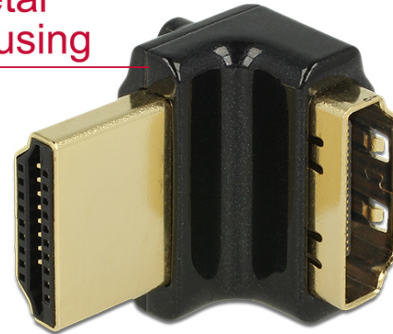

Delock Adapter High Speed HDMI with Ethernet – HDMI-A female > HDMI-A male 4K 90° angled up black

Description

This HDMI adapter by Delock enables to lead the female port of the HDMI devices, e.g. flat screen etc. 90° up. Thus it can connect the HDMI cable without any problem in case the existing HDMI female port is difficult to access.

metal housing

4K

Specification

- Connector: High Speed HDMI-A 19 pin female > High Speed HDMI-A 19 Pin female
- High Speed HDMI with Ethernet (HEC) specification
- Angled 90° up
- Gold-plated connector
- Resolution up to 3840 x 2160 @ 60 Hz (depending on the monitor and your system)
- Metal housing
- Maße (LxBxH): ca. 21.4 x 19.0 14.5 mm
- Colour: black

Interface	
Connection 1:	1 x High Speed HDMI-A 19 pin female
Connection 2:	1 x High Speed HDMI-A 19 pin male
Technical characteristics	
Maximum screen resolution:	3840 x 2160 @ 60 Hz
Physical characteristics	
Colour:	black
Housing:	metal
Length:	21.4 mm
Width:	19.0 mm
Height:	14.5 mm
Pin finishing:	gold-plated