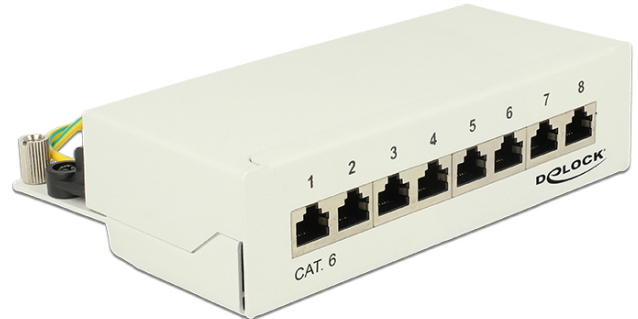

Delock Desktop Patch Panel 8 Port Cat.6 grey

Description

This patch panel by Delock can be mounted e.g. on a wall. At the LSA blocks you can install up to 8 network cables with a punch down tool.

Specification

- Connectors:
 - external: 8 x RJ45 jack
 - internal: 8 x LSA blocks
- Wall mounting
- Shielded
- Cat.6
- TIA-568A/B pinout
- Cable diameter up to 0.644 mm (22 - 24 AWG)
- For solid or stranded wire
- Metal housing
- Colour: light grey RAL 7035
- Dimensions (WxHxD): ca. 160.3 x 44.2 x 108 mm

Package content

- Patch Panel
- Installation manual
- 8 cable ties
- 2 wallmount screws
- Insertion Tool und Cable Stripper Delock 18411

Item no. 87680

EAN: 4043619876808

Country of origin: China

Package: White Box

Images

General	
Suitable for conductor gauge:	22 - 24 AWG
Mounting type:	wall
Interface	
External:	8 x RJ45 jack
Internal:	8 x LSA block
Technical characteristics	
Category:	Cat.6
Shielding:	shielded
Physical characteristics	
Housing colour:	light grey
Housing material:	metal
Depth:	108.0 mm
Width:	160.3 mm
Height:	44.2 mm