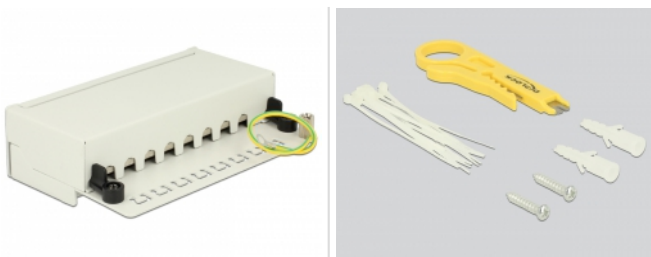

Delock Desktop Patch Panel 8 Port Cat.6 grey

Description

This patch panel by Delock can be mounted e.g. on a wall. At the LSA blocks you can install up to 8 network cables with a punch down tool.

Specification

- Connectors:
 - external: 8 x RJ45 jack
 - internal: 8 x LSA blocks
- Wall mounting
- Shielded
- Cat.6
- TIA-568A/B pinout
- Cable diameter up to 0.644 mm (22 - 24 AWG)
- For solid or stranded wire
- Metal housing
- Colour: light grey RAL 7035
- Dimensions (WxHxD): ca. 160.3 x 44.2 x 108 mm

Package content

- Patch Panel
- Installation manual
- 8 cable ties
- 2 wallmount screws
- Insertion Tool und Cable Stripper Delock 18411

Item no. 87680

EAN: 4043619876808

Country of origin: China

Package: White Box

Images

General	
Suitable for conductor gauge:	22 - 24 AWG
Mounting type:	wall
Interface	
External:	8 x RJ45 jack
Internal:	8 x LSA block
Technical characteristics	
Category:	Cat.6
Shielding:	shielded
Physical characteristics	
Housing colour:	light grey
Housing material:	metal
Depth:	108.0 mm
Width:	160.3 mm
Height:	44.2 mm