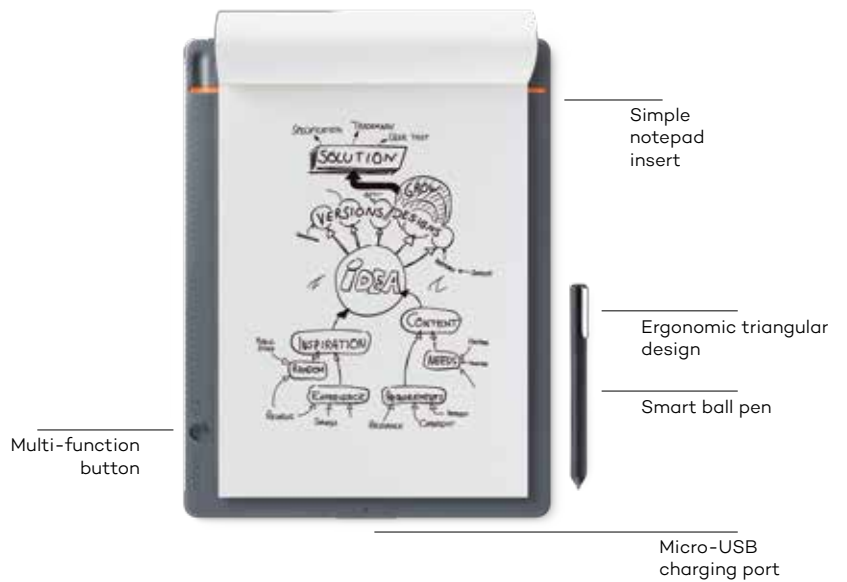

BAMBOO™ Slate

Product specifications

	Bamboo Slate, small	Bamboo Slate, large
Type	Slate for A5 / half letter paper	Slate for A4 / letter paper
Smartpad size (H x W x D)	249 x 186 x 7 mm (9.8 x 7.3 x 0.3 in)	330 x 254 x 7 mm (13.0 x 10.0 x 0.3 in)
Smartpad weight (excluding pen)	264 g (9.3 oz)	472 g (16.6 oz)
Pen dimensions	140 x 11 mm (5.5 x 0.4 in)	140 x 11 mm (5.5 x 0.4 in)
Pen weight	17 g (0.6 oz)	17 g (0.6 oz)
Basic Control	Write on paper and digitize your note. Edit and enhance notes in the Wacom Inkspace app. Export to Inkspace cloud service or Dropbox®, Evernote® or OneNote®	
Ergonomics	right or left-handed use	right or left-handed use
Color	medium gray with orange accent	medium gray with orange accent
Connection	Bluetooth 4.0	Bluetooth 4.0
Compatiblity	Android® and iOS®	Android® and iOS®
Paper	up to A5 / half letter size, up to 8 mm (0.3 in) thickness	up to A4 / letter size, up to 8 mm (0.3 in) thickness
Pressure levels	1024	1024
Cable	micro USB cable for charging	micro USB cable for charging
Battery operating time	8 hours (typical)	8 hours (typical)
Box content	Bamboo Slate, pen with one extra refill, notepad, micro USB cable, quick start guide	
Accessories	Notepads (A5, half letter), 3 pack ACK425081; ink cartridge, 3 pack ACK21507	Notepads (A4, letter), 3 pack ACK425082; ink cartridge, 3 pack ACK21507

Packaging specifications