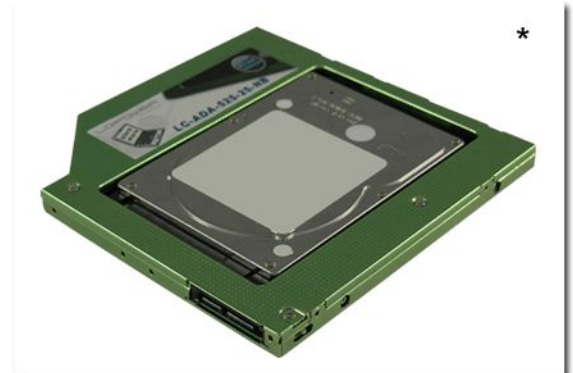

LC-POWER

LC-ADA-525-25-NB

5,25" drive bay rack for an additional
2,5" hard disk drive (HDD/SSD) in a notebook

5,25" drive bay rack for an additional 2,5" hard disk drive (HDD/SSD) in a notebook. (13,34 cm to 6,35 cm)

Drives: for 2,5" SATA HDDs & SSDs with up to 9,5 m design height
Features: replaces the optical drive of a notebook with an additional HDD/SSD*
Interface: SATA I/II/III up to 5 GBit/s

Included in delivery: drive bay rack, screwdriver

Dimension h x w x d: 9,5 x 127 x 127 mm
Weight (retail): 0,131 kg
Weight (adapter): 0,067 kg

Material: metal, plastic
Barcode: 4260070125904
Manufacturer code: LC-ADA-525-25-NB