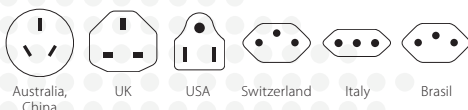

PRO

The most powerful 3-pole world travel adapter for travellers from Europe (Schuko standard)

The exceptional travel adapter PRO ensures simple and safe connection of 2- and 3-pole devices from Europe (Schuko & Euro) in more than 120 countries. The available power of up to 1575 W makes it unique in its application even with powerful devices like laptops or travel hairdryers. This is the safest way of plugging in devices around the world.

Suitable for

Compatibility (Input)

Compatibility (Output)

Packaging (Retail)

Product Category

- World Travel Adapter: PRO series

Technical Specifications

- Designed in Switzerland
- Suitable for equipment with earthed & unearthed plugs (2- & 3-pole)
- Input plugs: Europe (Schuko & 2-pole Euro)
- Output plugs: Australia/China, UK, USA, Switzerland, Italy, Brasil
- Input voltage: 100 V – 250 V
- Max. load: 6.3 A
- Power rating: e.g. 100 V – 630 W / 250 V – 1575 W
- Replaceable fuse: T 6.3 A
- Does not convert voltage

Weight

- Adapter: 141 g
- Adapter + packaging: 196 g

Dimensions

- Adapter: L 72 mm W 55 mm H 58 mm
- Adapter + packaging: L 150 mm W 150 mm H 75 mm

Packaging Unit

- Master retail: 20
- Dimensions master retail: L 400 mm W 300 mm H 330 mm
- Pallet: 1000 pcs