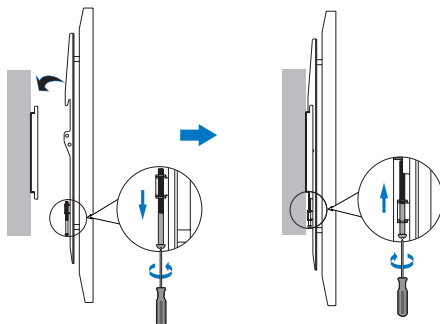

LogiLink®

Low Profile TV Wall Mount for 37"- 70" TV

Art. No.: BP0038

Easy installation and compatible with VESA standard max. 600 x 400mm.

Features:

- » Super strong mounting brackets: Solid-reinforced Cold Steel, durable product with maximum capacity of 35kg
- » 20.5mm Profile from wall
- » Compatible with VESA 200x200mm, 400x200mm, 300x300mm, 400x400mm, 600x400mm
- » Easy to install
- » Fit for 37-70 inch LED LCD plasma TV, PC Monitor screens

Install the wall plate to the Solid wall or Double Stud wall

Install the wall mount to back of the TV

Apply the TV with wall mount to the wall plate

RoHS
compliant

* The specifications and pictures are subject to change without notice.
*All trade names referenced are the registered namework of their respective owners.

BP0038

Made in China

LogiLink®

Low Profile TV Wall Mount
for 37" - 70" TV

Art. No.: BP0038

Specification:

Screen Size	37"-70"
Rated Load	35kg/77lbs
VESA	200x200, 400x200, 300x300, 400x400, 600x400
Distance to the wall	20.5mm
Product Size	665 x 422 x 20.5mm

Package Contents:

- » 1 x TV Wall Mount
- » 1 x Screw Package

Package Informations:

- » Packing Dimension: 670 x 175 x 25mm
- » Packing Weight: kg
- » Carton Dimension: mm
- » Carton Q'ty: pcs
- » Carton Weight: kg