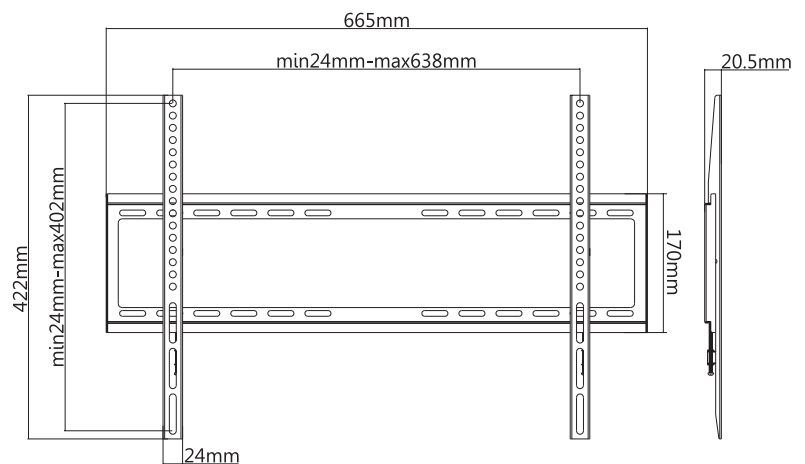

LogiLink®

Low Profile TV Wall Mount for 37"- 70" TV

Art. No.: BP0038

Easy installation and compatible with VESA standard max. 600 x 400mm.

Features:

- » Super strong mounting brackets: Solid-reinforced Cold Steel, durable product with maximum capacity of 35kg
- » 20.5mm Profile from wall
- » Compatible with VESA 200x200mm, 400x200mm, 300x300mm, 400x400mm, 600x400mm
- » Easy to install
- » Fit for 37-70 inch LED LCD plasma TV, PC Monitor screens

Install the wall plate to the Solid wall or Double Stud wall

Install the wall mount to back of the TV

Apply the TV with wall mount to the wall plate

RoHS
compliant

* The specifications and pictures are subject to change without notice.
*All trade names referenced are the registered namework of their respective owners.

BP0038

Made in China

LogiLink®

Low Profile TV Wall Mount
for 37" - 70" TV

Art. No.: BP0038

Specification:

Screen Size	37"-70"
Rated Load	35kg/77lbs
VESA	200x200, 400x200, 300x300, 400x400, 600x400
Distance to the wall	20.5mm
Product Size	665 x 422 x 20.5mm

Package Contents:

- » 1 x TV Wall Mount
- » 1 x Screw Package

Package Informations:

- » Packing Dimension: 670 x 175 x 25mm
- » Packing Weight: kg
- » Carton Dimension: mm
- » Carton Q'ty: pcs
- » Carton Weight: kg