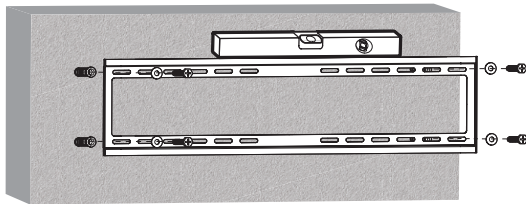

LogiLink®

Low Profile TV Wall Mount for 37"- 70" TV

Art. No.: BP0038

Easy installation and compatible with VESA standard max. 600 x 400mm.

Features:

- » Super strong mounting brackets: Solid-reinforced Cold Steel, durable product with maximum capacity of 35kg
- » 20.5mm Profile from wall
- » Compatible with VESA 200x200mm, 400x200mm, 300x300mm, 400x400mm, 600x400mm
- » Easy to install
- » Fit for 37-70 inch LED LCD plasma TV, PC Monitor screens

Install the wall plate to the Solid wall or Double Stud wall

Install the wall mount to back of the TV

Apply the TV with wall mount to the wall plate

RoHS
compliant

* The specifications and pictures are subject to change without notice.
*All trade names referenced are the registered namework of their respective owners.

BP0038

Made in China

LogiLink®

Low Profile TV Wall Mount
for 37" - 70" TV

Art. No.: BP0038

Specification:

Screen Size	37"-70"
Rated Load	35kg/77lbs
VESA	200x200, 400x200, 300x300, 400x400, 600x400
Distance to the wall	20.5mm
Product Size	665 x 422 x 20.5mm

Package Contents:

- » 1 x TV Wall Mount
- » 1 x Screw Package

Package Informations:

- » Packing Dimension: 670 x 175 x 25mm
- » Packing Weight: kg
- » Carton Dimension: mm
- » Carton Q'ty: pcs
- » Carton Weight: kg