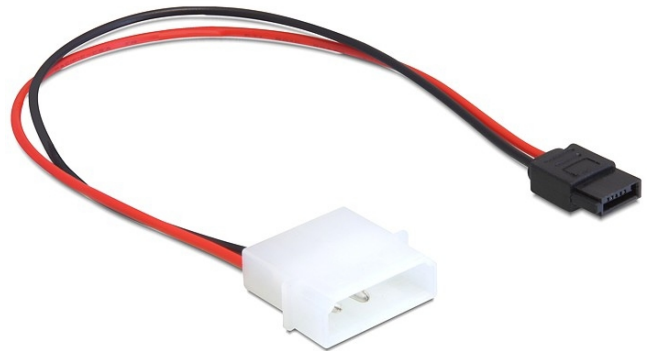

Delock Power Cable Molex 4 pin plug to Slim SATA 6 pin receptacle 24.5 cm

Description

This SATA power cable by Delock provides power to a SATA device e.g. Slim SATA DVD drive with 6 pin SATA power interface by connecting it to a power supply with Molex port.

24 cm

Specification

- Connectors:
1 x Molex 4 pin power plug >
1 x Slim SATA 6 pin power receptacle
- IDE (Molex) connector only with 2 pins
- Cable gauge: 20 AWG
- Cable diameter: ca. 1.6 mm
- Length incl. connectors: ca. 24.5 cm

System requirements

- Power supply with IDE (Molex) interface
- Device with Slim SATA 6 pin power connector

Package content

- Power cable

Item no. 82913

EAN: 4043619829132

Country of origin: China

Package: Poly bag

Interface	
connector:	1 x Molex 4 pin power plug
Connector 1:	1 x Slim SATA 6 pin power receptacle
Physical characteristics	
Cable diameter:	1.6 mm
Cable length incl. connector:	24.5 cm
Conductor gauge:	20 AWG