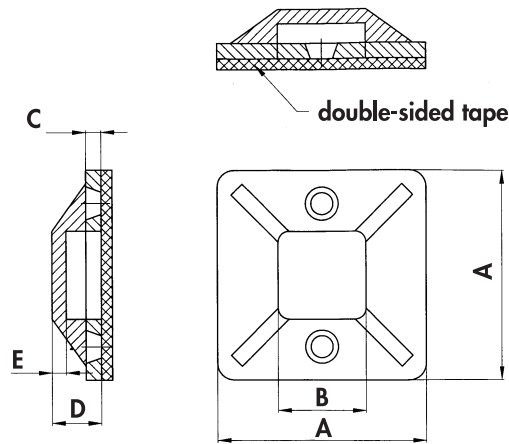

Art No. **KAB0042/KAB0043**
KAB0044/KAB0045

Cable Tie Mounts

Features:

- For the structured laying of cables or hoses
- Adhesive
- Material: ABS
- Color: nature
- Pack q'ty: 100 pcs

Item	A	B	C	D	E
KAB0042	19	8	1.5	4.7	1.3
KAB0043	24	9.1	1.5	6	1.9
KAB0044	28	11	1.6	6.4	1.9
KAB0045	39.5	14.3	2.1	7.1	2.3

Item	Dimensions	EAN Code
KAB0042	19x19mm	4052792030846
KAB0043	24x24mm	4052792030853
KAB0044	28x28mm	4052792030860
KAB0045	39.5x39.5mm	4052792030877

Art No. KAB0042/KAB0043
KAB0044/KAB0045

Cable Tie Mounts

Package Contents:

- 100 pcs Cable Tie Mounts

Packaging Information(KAB0042):

- Packing Dimension: 120 x 210mm
- Packing Weight: 0.07kg
- Carton Dimension: 470 x 340 x 300mm
- Carton Q'ty: 100pcs
- Carton Weight: 9kg

Packaging Information(KAB0043):

- Packing Dimension: 150 x 200mm
- Packing Weight: 0.125kg
- Carton Dimension: 470 x 340 x 300mm
- Carton Q'ty: 50pcs
- Carton Weight: 8kg

Packaging Information(KAB0044):